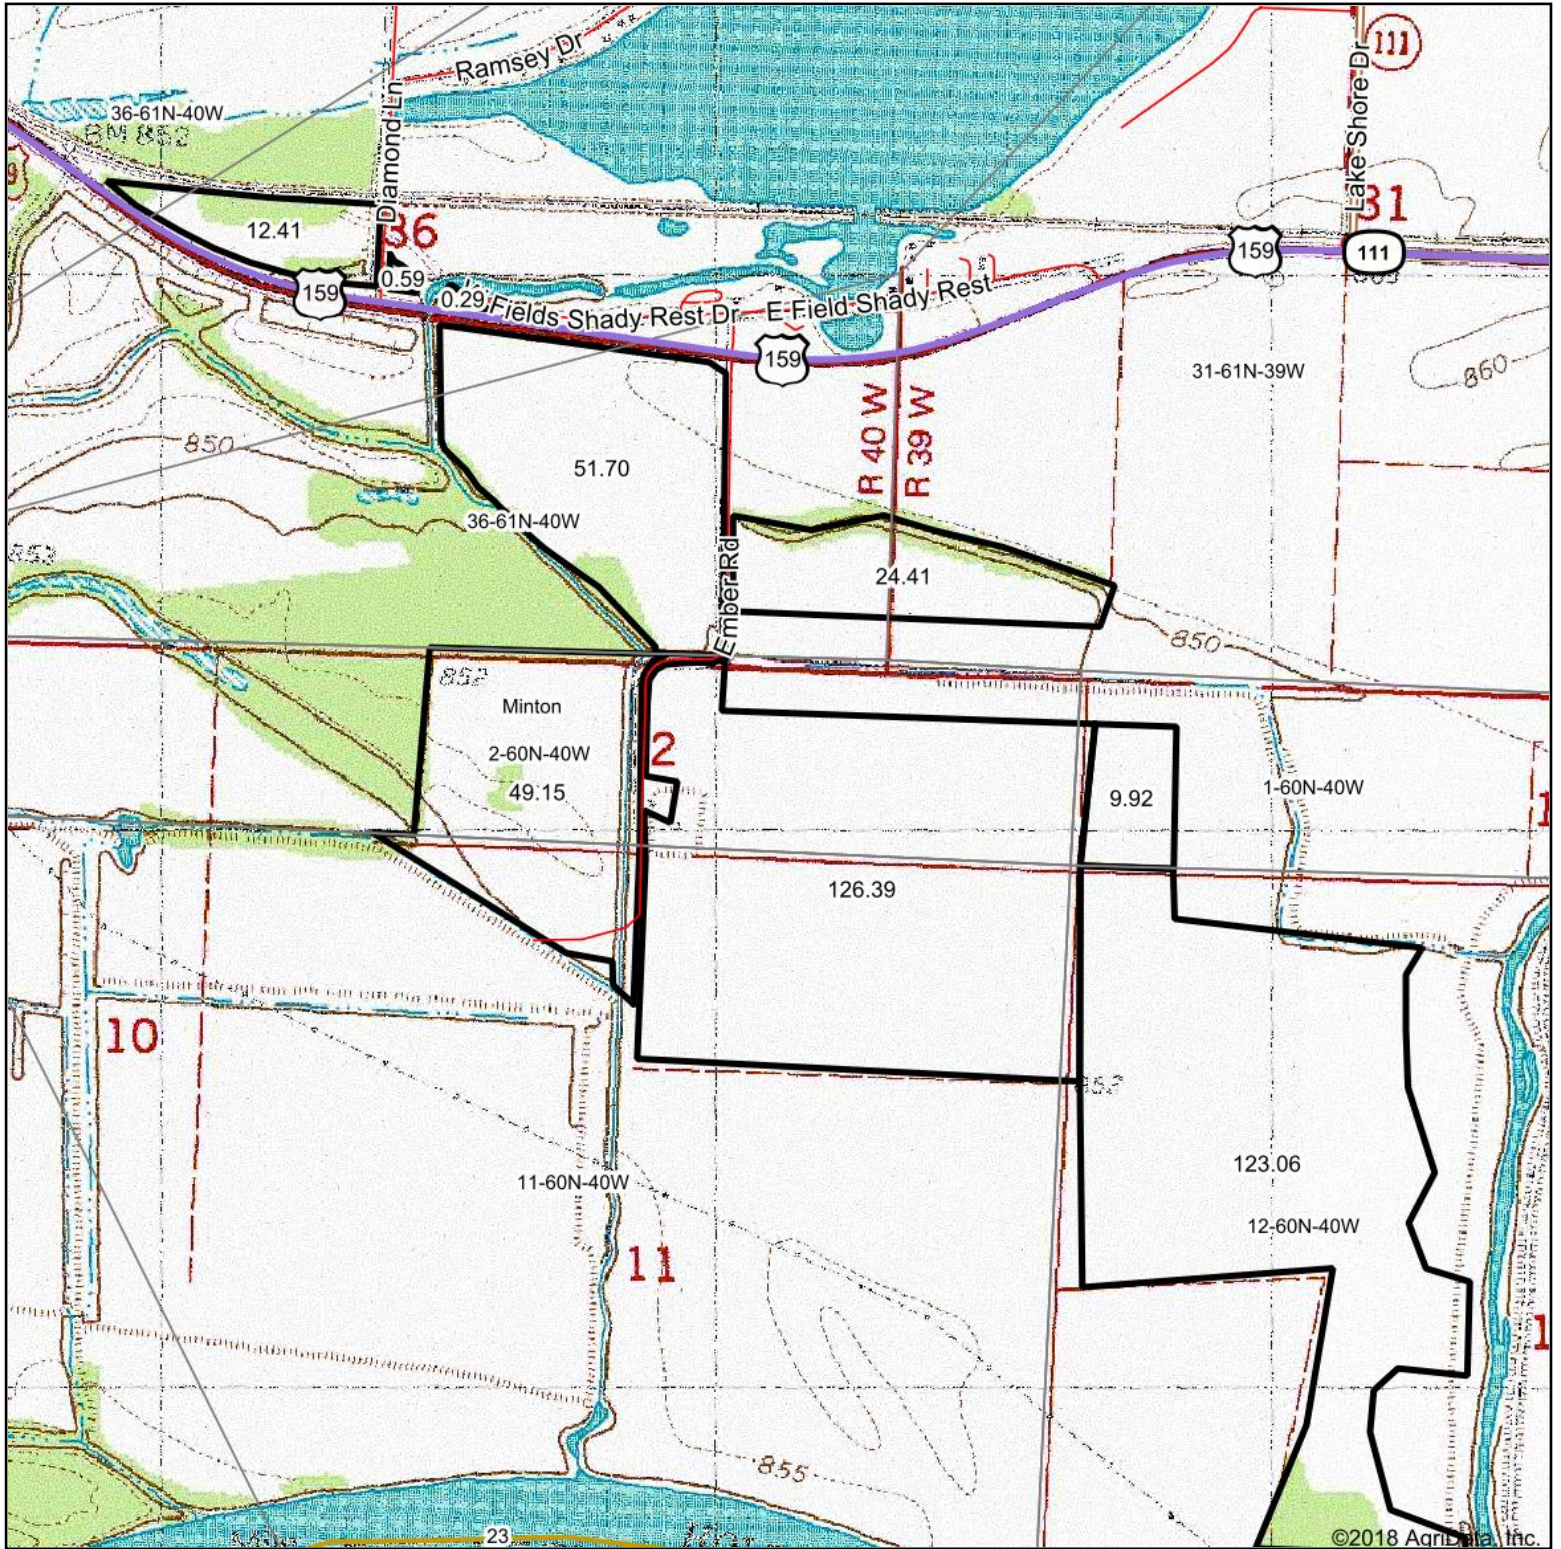

Topography Map

©2018 AgriData, Inc.

map center: 40° 2' 38.72, -95° 21' 18.02

2-60N-40W
Holt County
Missouri

5/30/2018

Maps Provided By:

© Agridata, Inc. 2018

www.AgridataInc.com