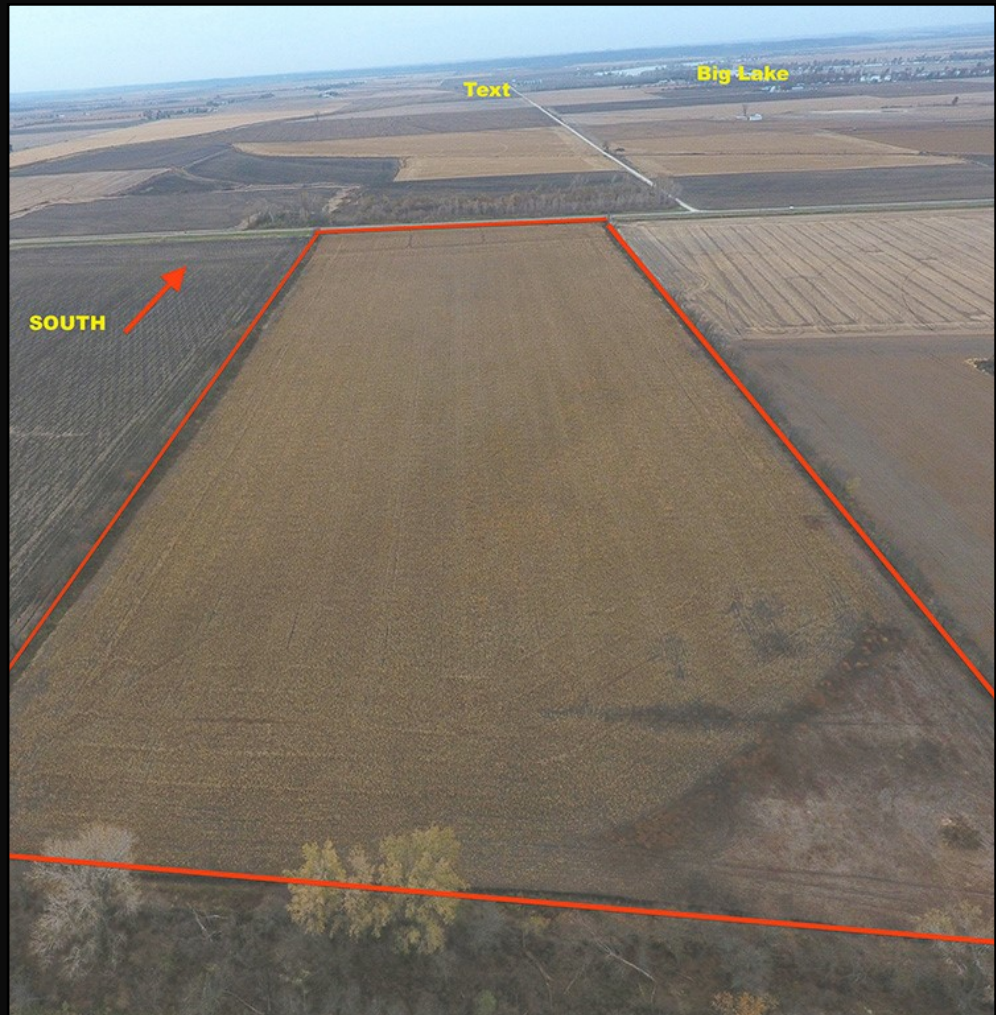

58.8 Acres of River Bottom Ground

Holt County, MO \$420,000

58.8 Acres of River Bottom Ground located in Holt County Missouri. This ground is HIGHLY tillable and is in a great location! It is located West of Bigalow on the North side of MO Hwy 118 and has easy access!