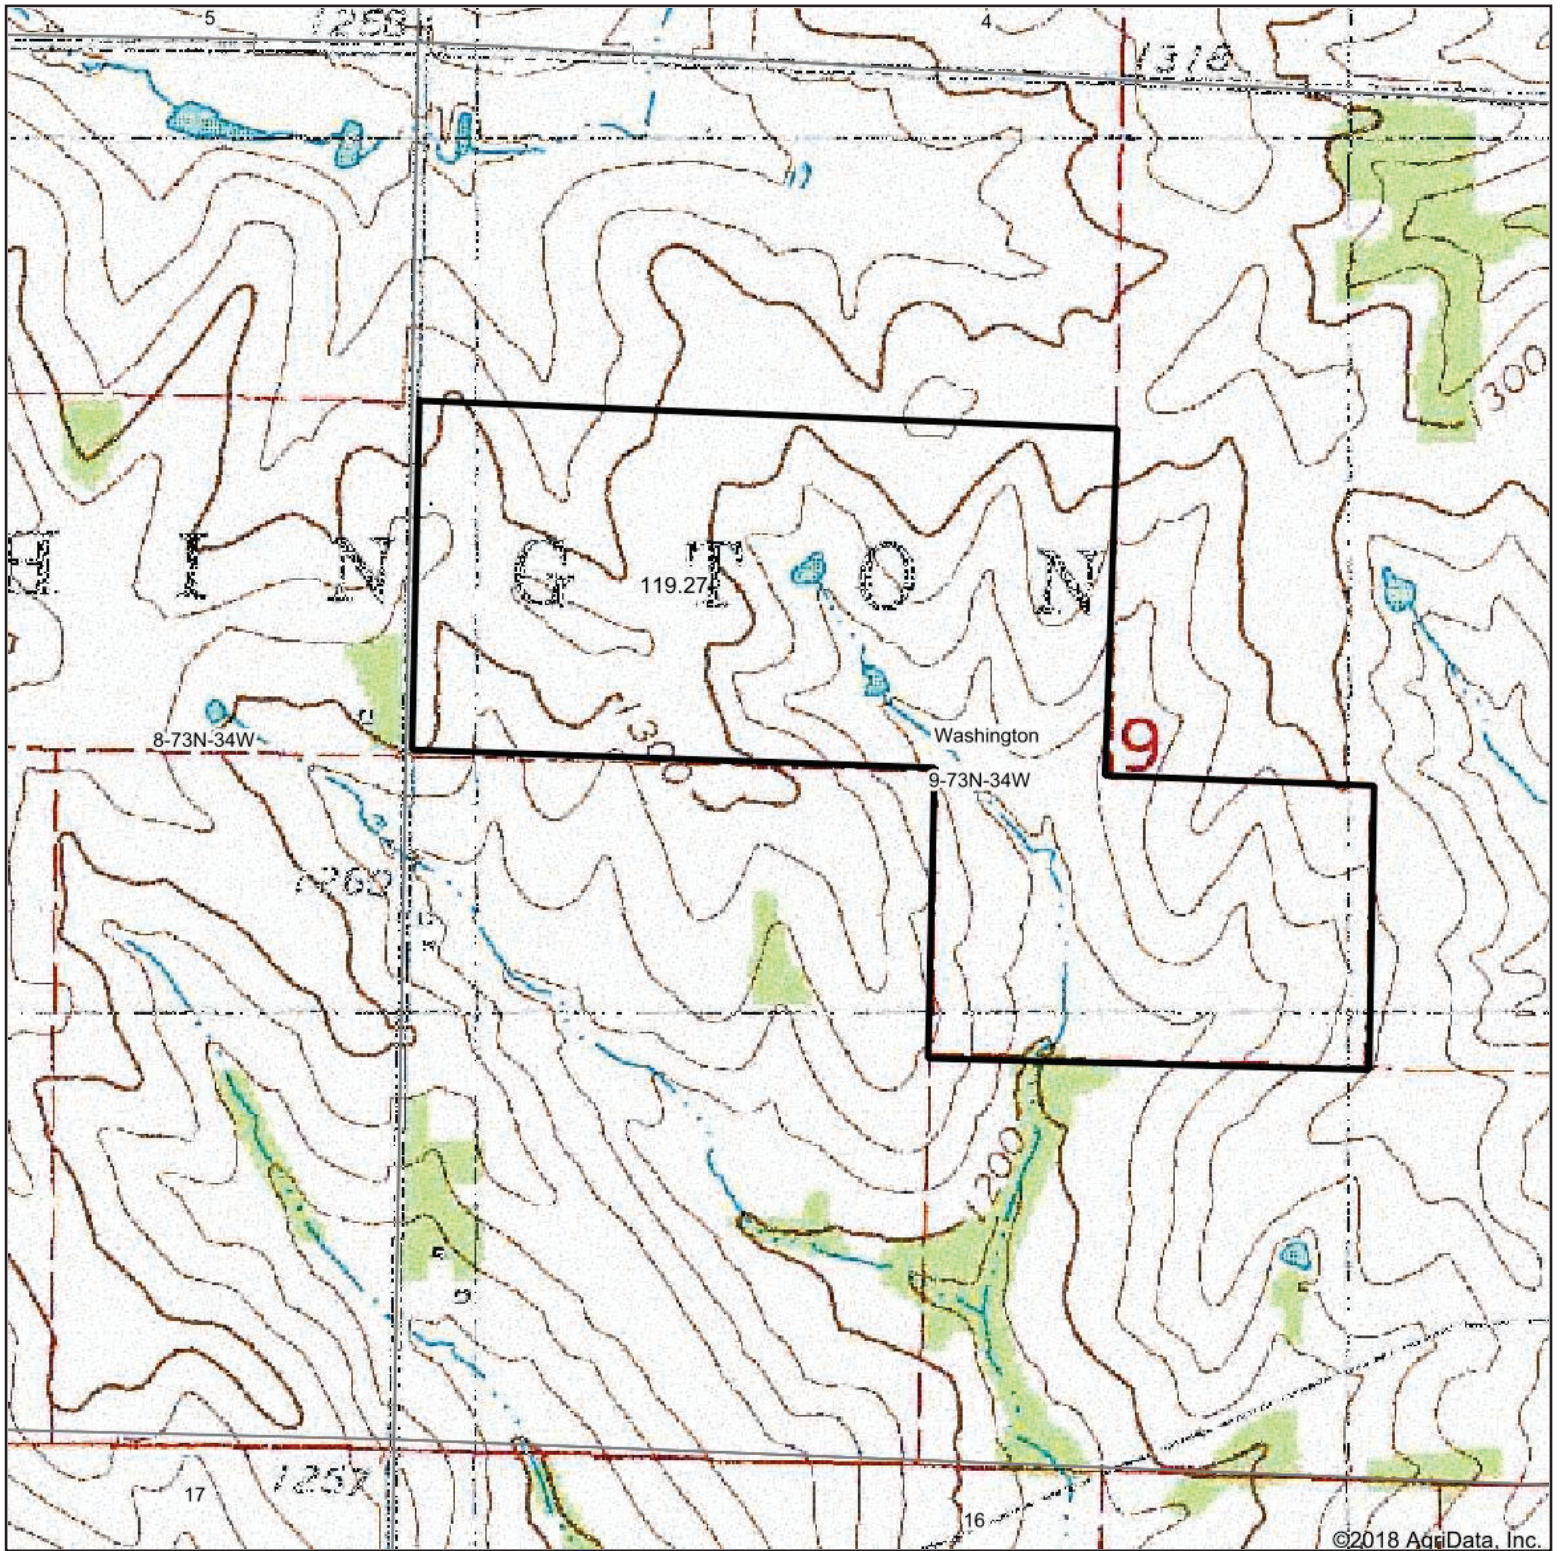

Topography Map

map center: 41° 7' 59.16, -94° 41' 8.35

7-73N-33W
Adams County
Iowa

5/31/2018

Topography Map

map center: 41° 8' 13.24, -94° 46' 17.03

0ft 830ft 1660ft

9-73N-34W
Adams County
Iowa