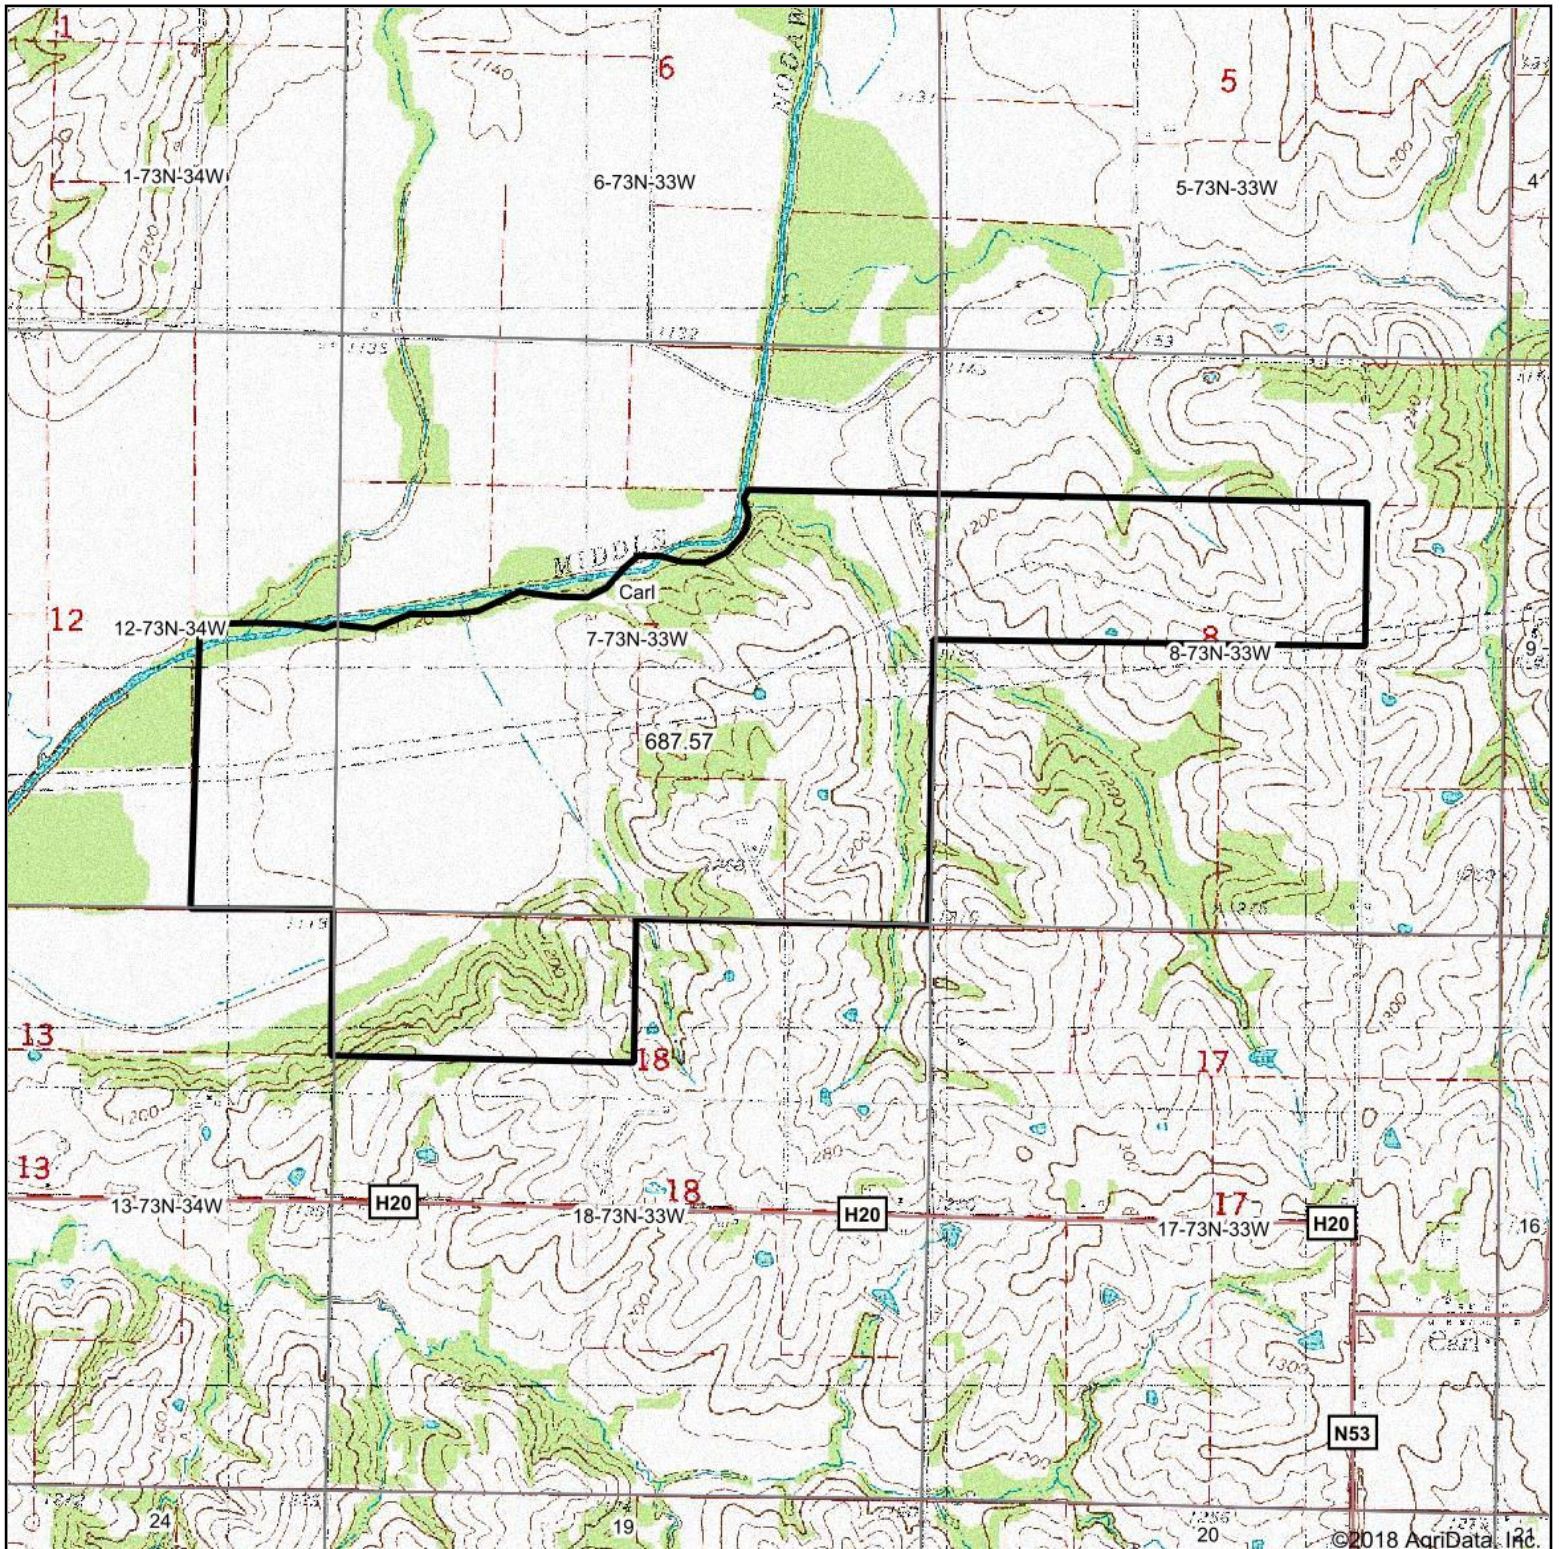

Topography Map

map center: 41° 7' 59.16, -94° 41' 8.35

7-73N-33W
Adams County
Iowa

5/31/2018

Topography Map

map center: 41° 8' 13.24, -94° 46' 17.03

0ft 830ft 1660ft

9-73N-34W
Adams County
Iowa

5/31/2018