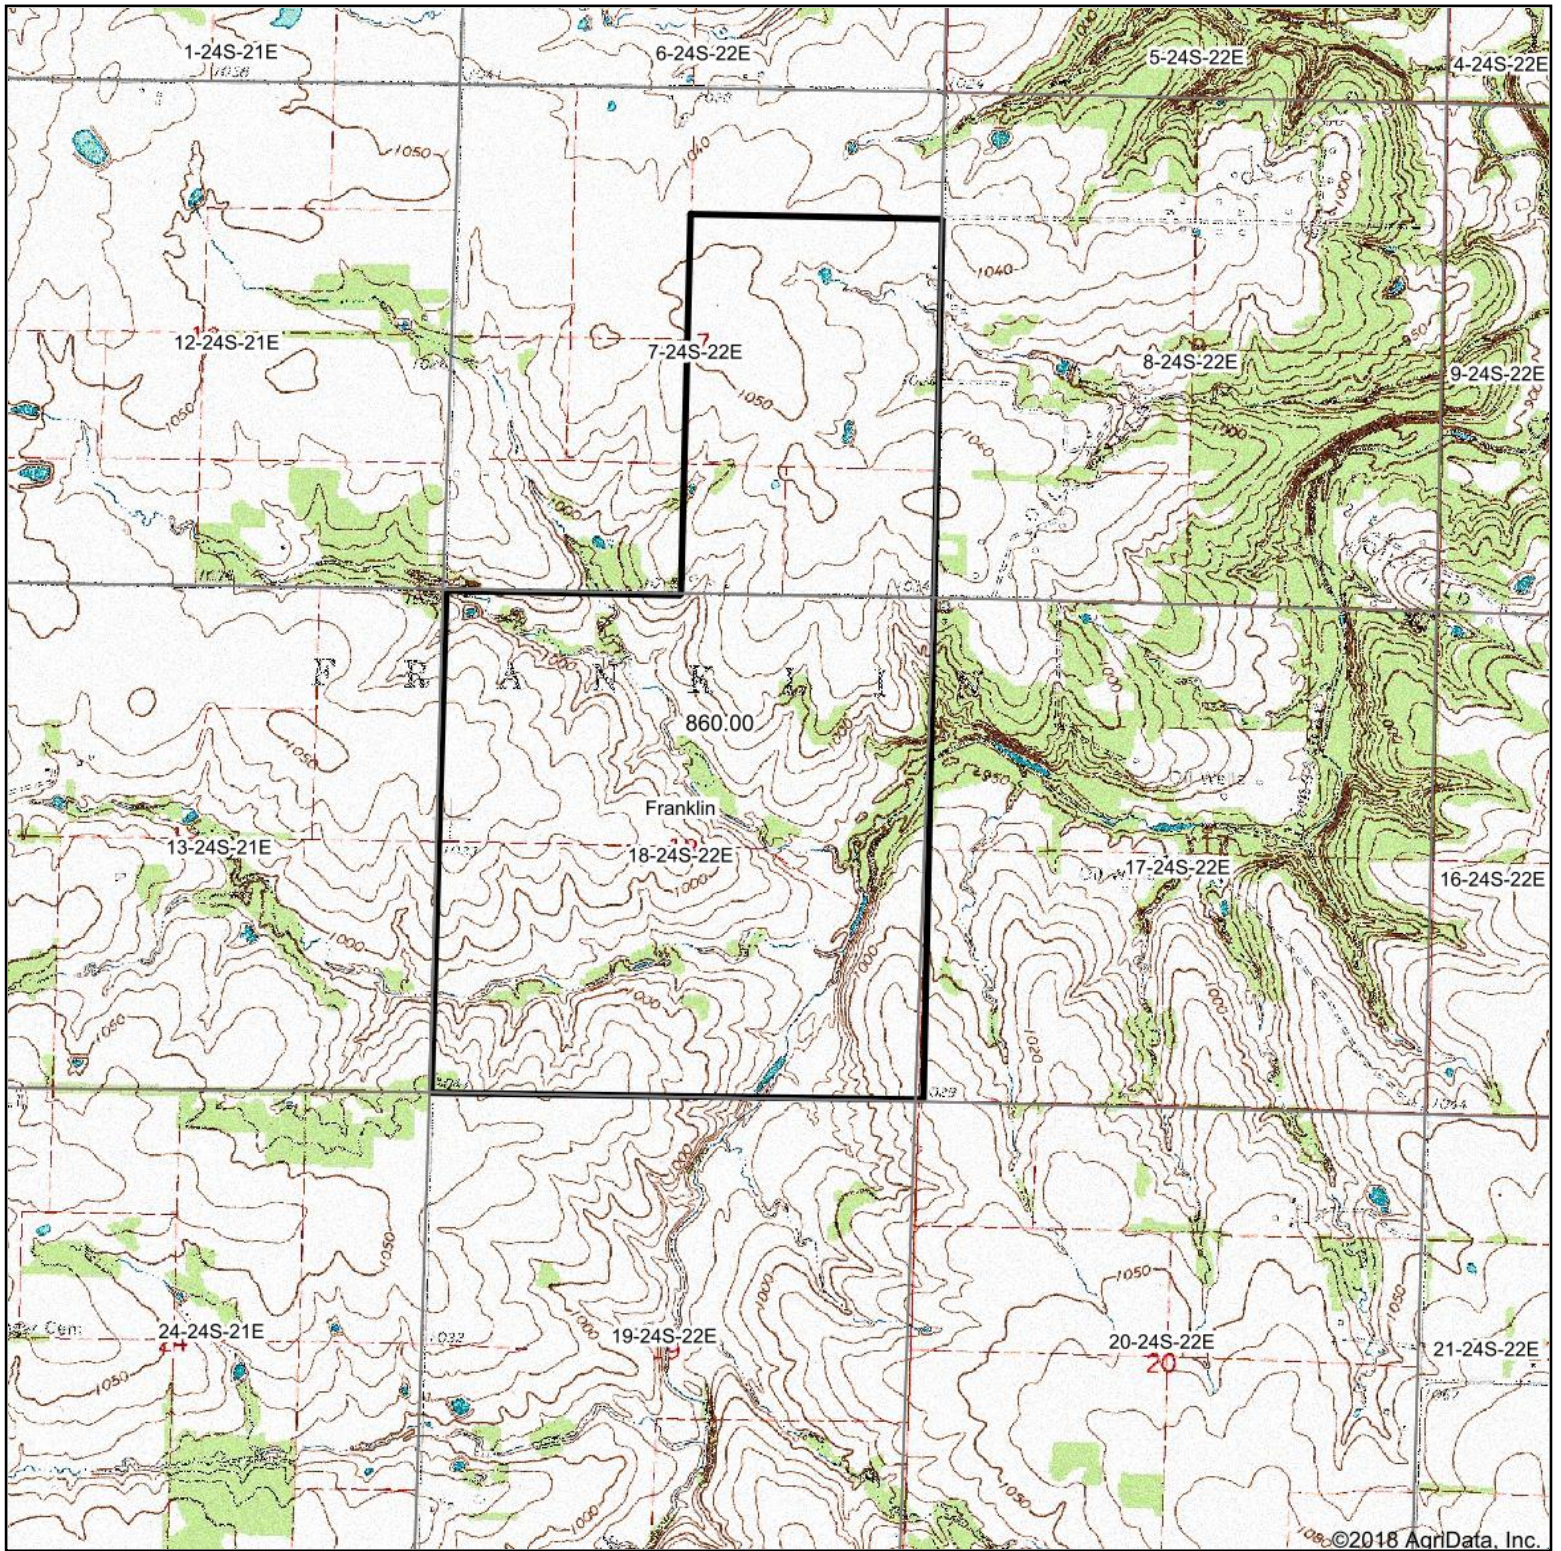

# Topography Map

map center: 37° 57' 35.22, -95° 1' 48.13

0ft 2310ft 4619ft

**18-24S-22E**  
**Bourbon County**  
**Kansas**

5/31/2018

Maps Provided By:

© Agridata, Inc. 2018 www.AgridataInc.com