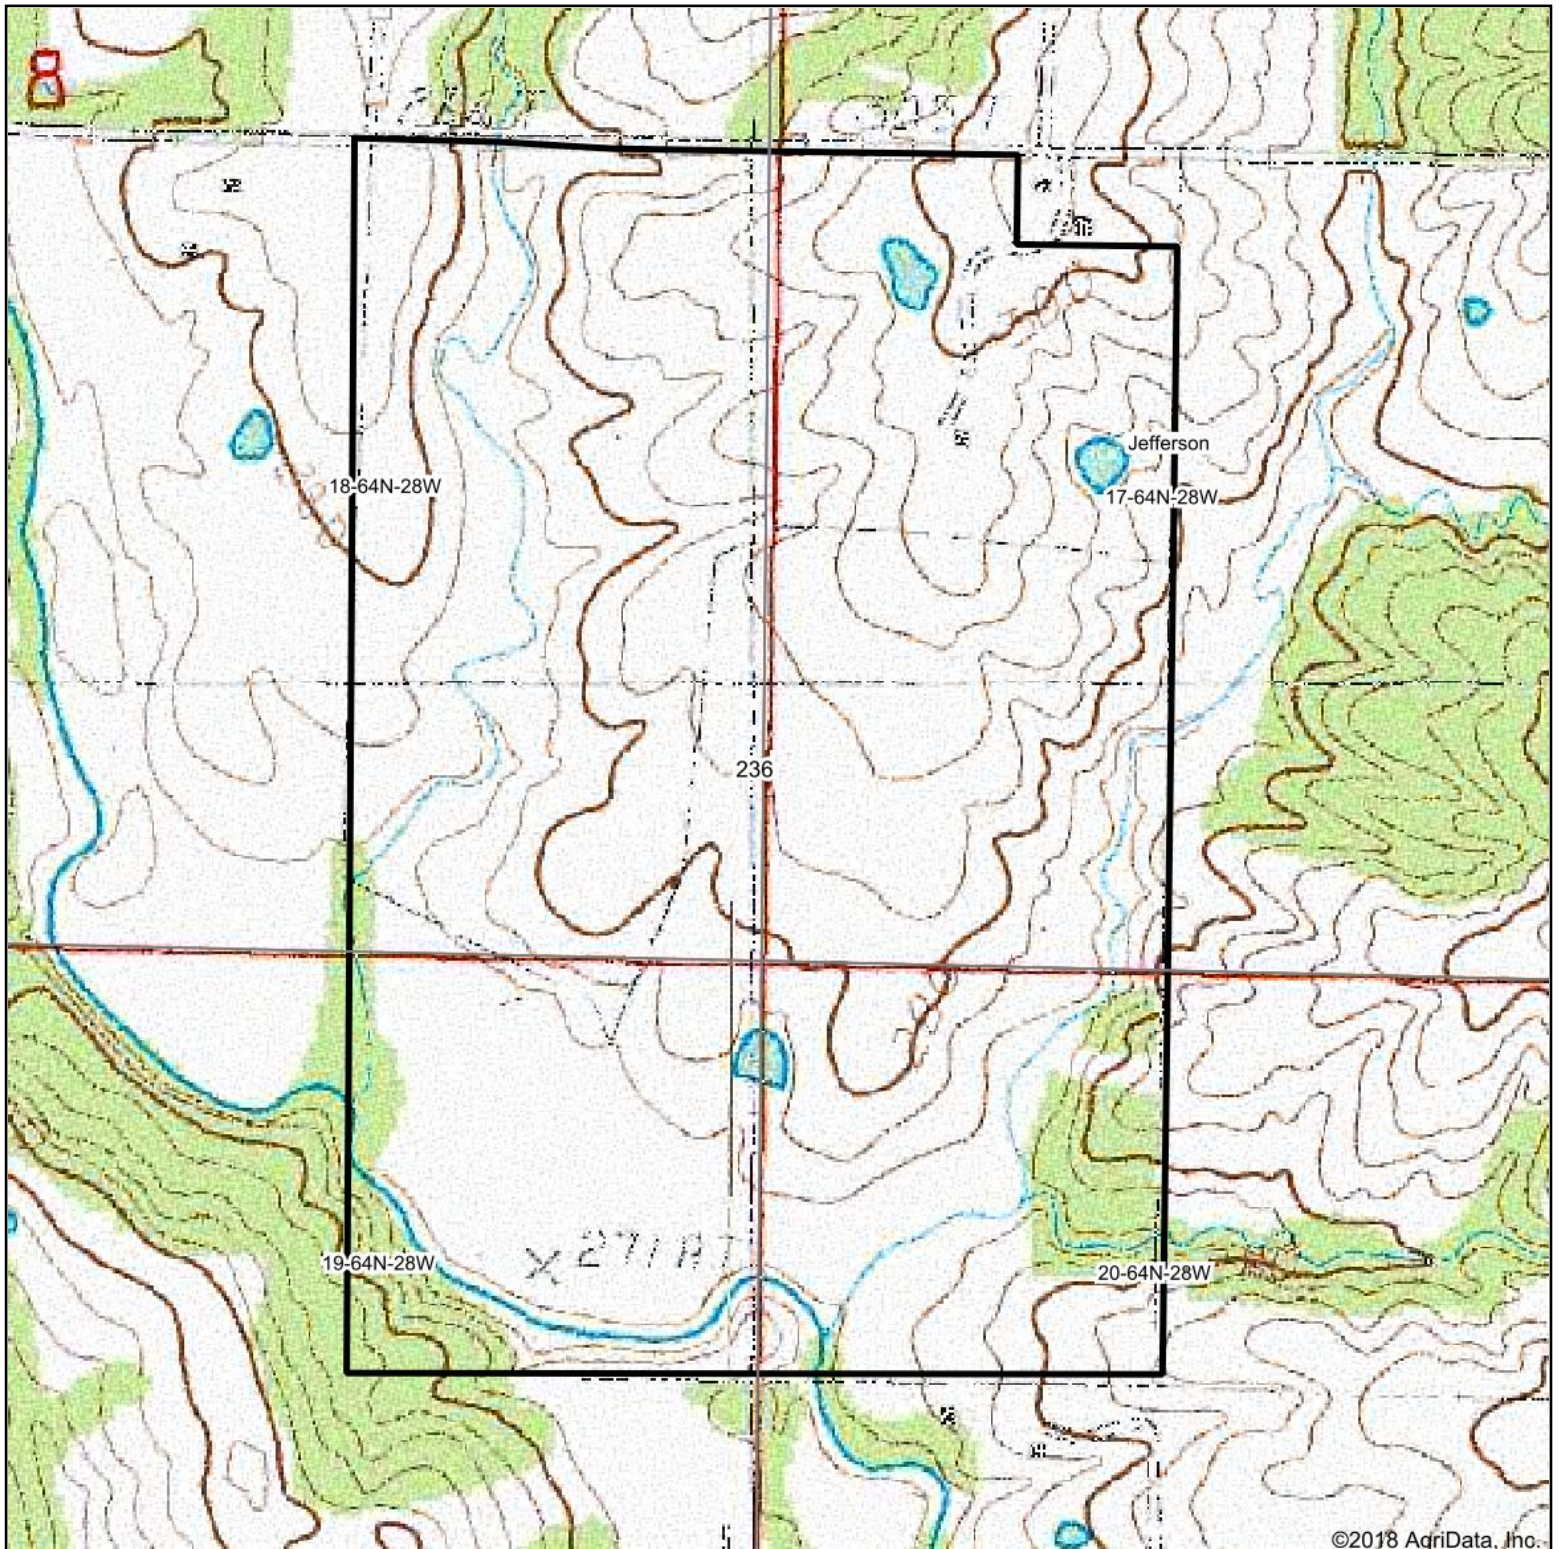

Topography Map

map center: 40° 20' 25.83, -94° 4' 59.1

17-64N-28W
Harrison County
Missouri

6/1/2018