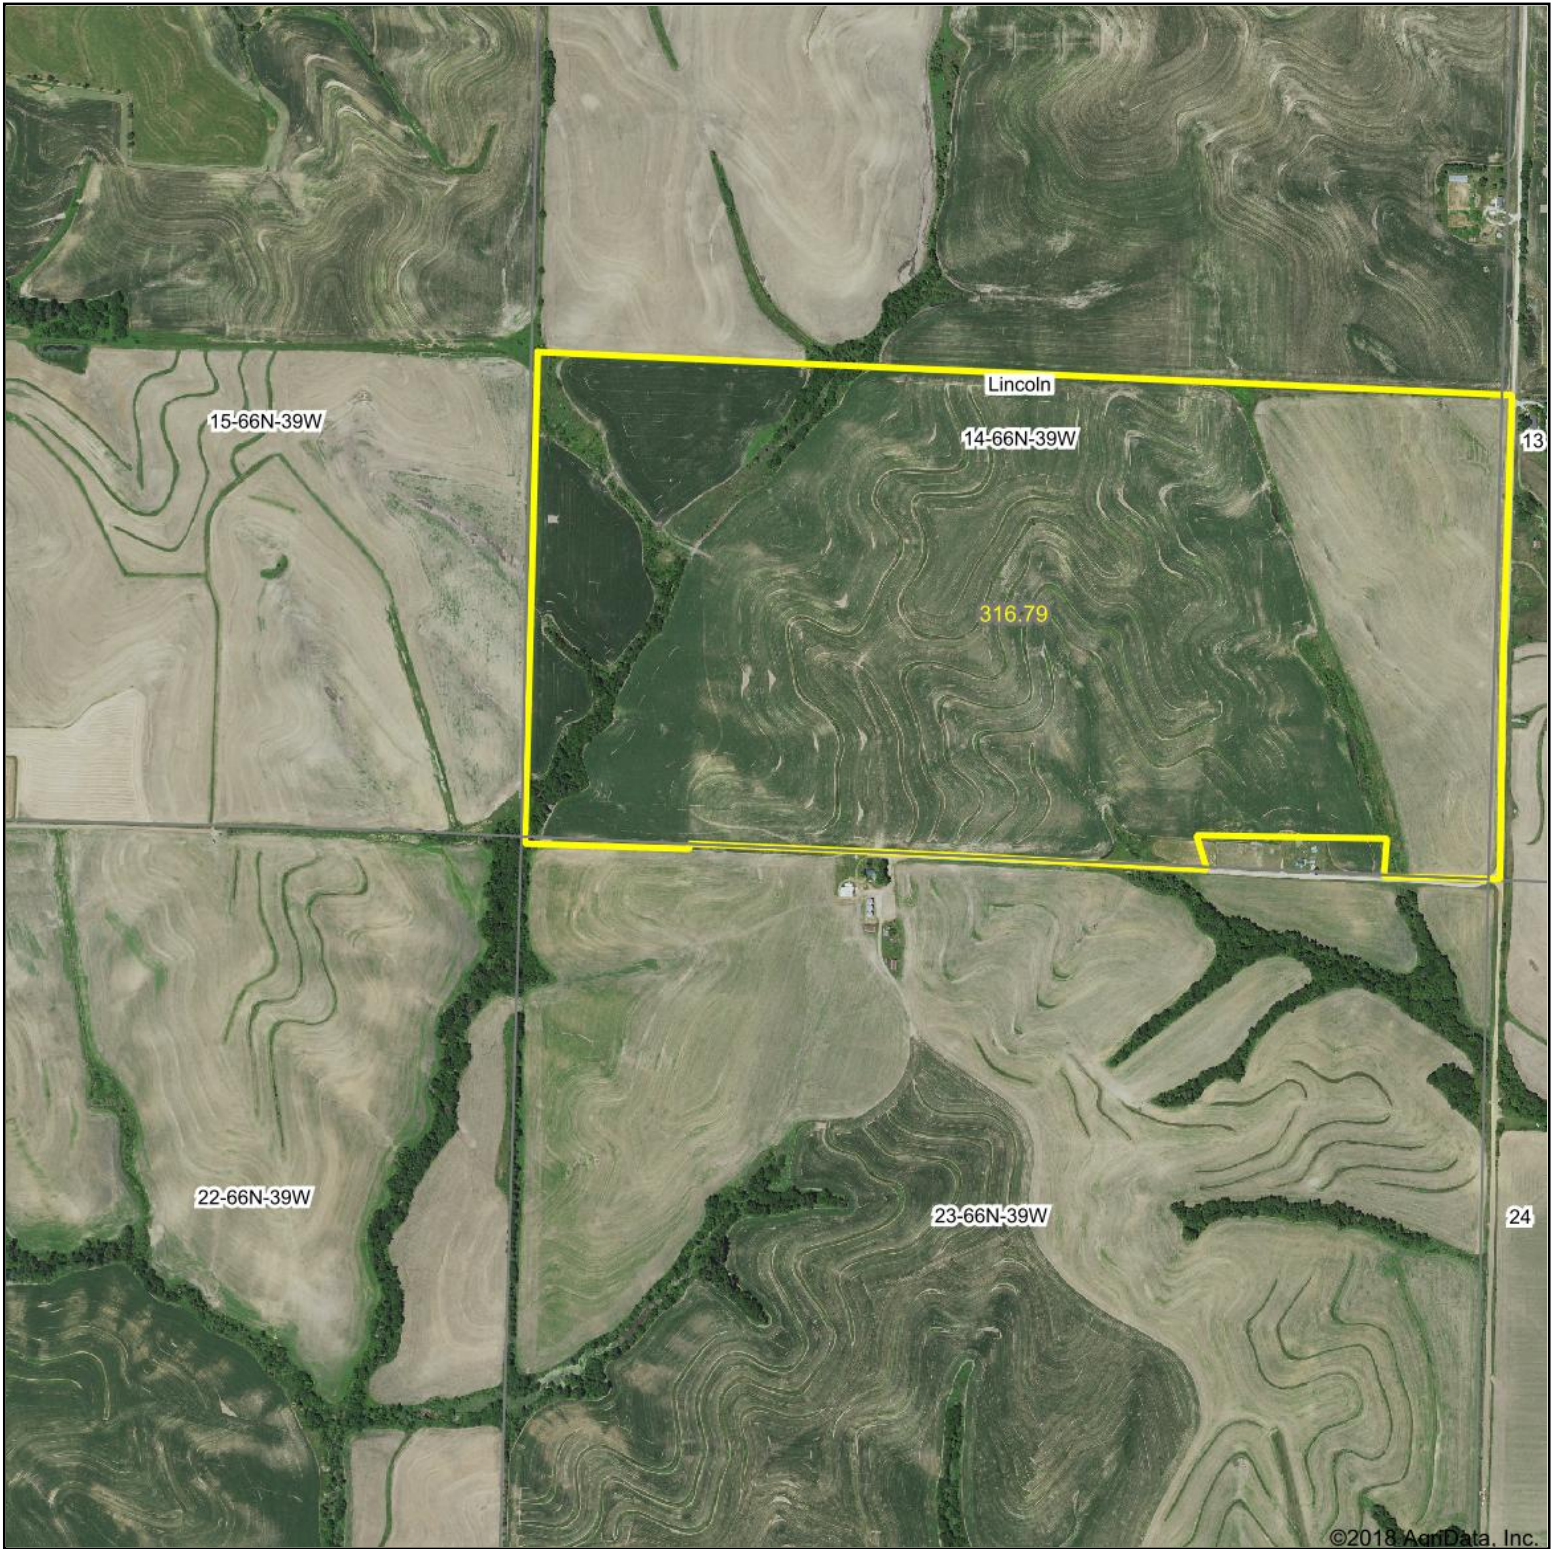

Aerial Map

©2018 AgriData, Inc.

map center: 40° 31' 29.98, -95° 17' 32.46

14-66N-39W
Atchison County
Missouri

9/4/2018