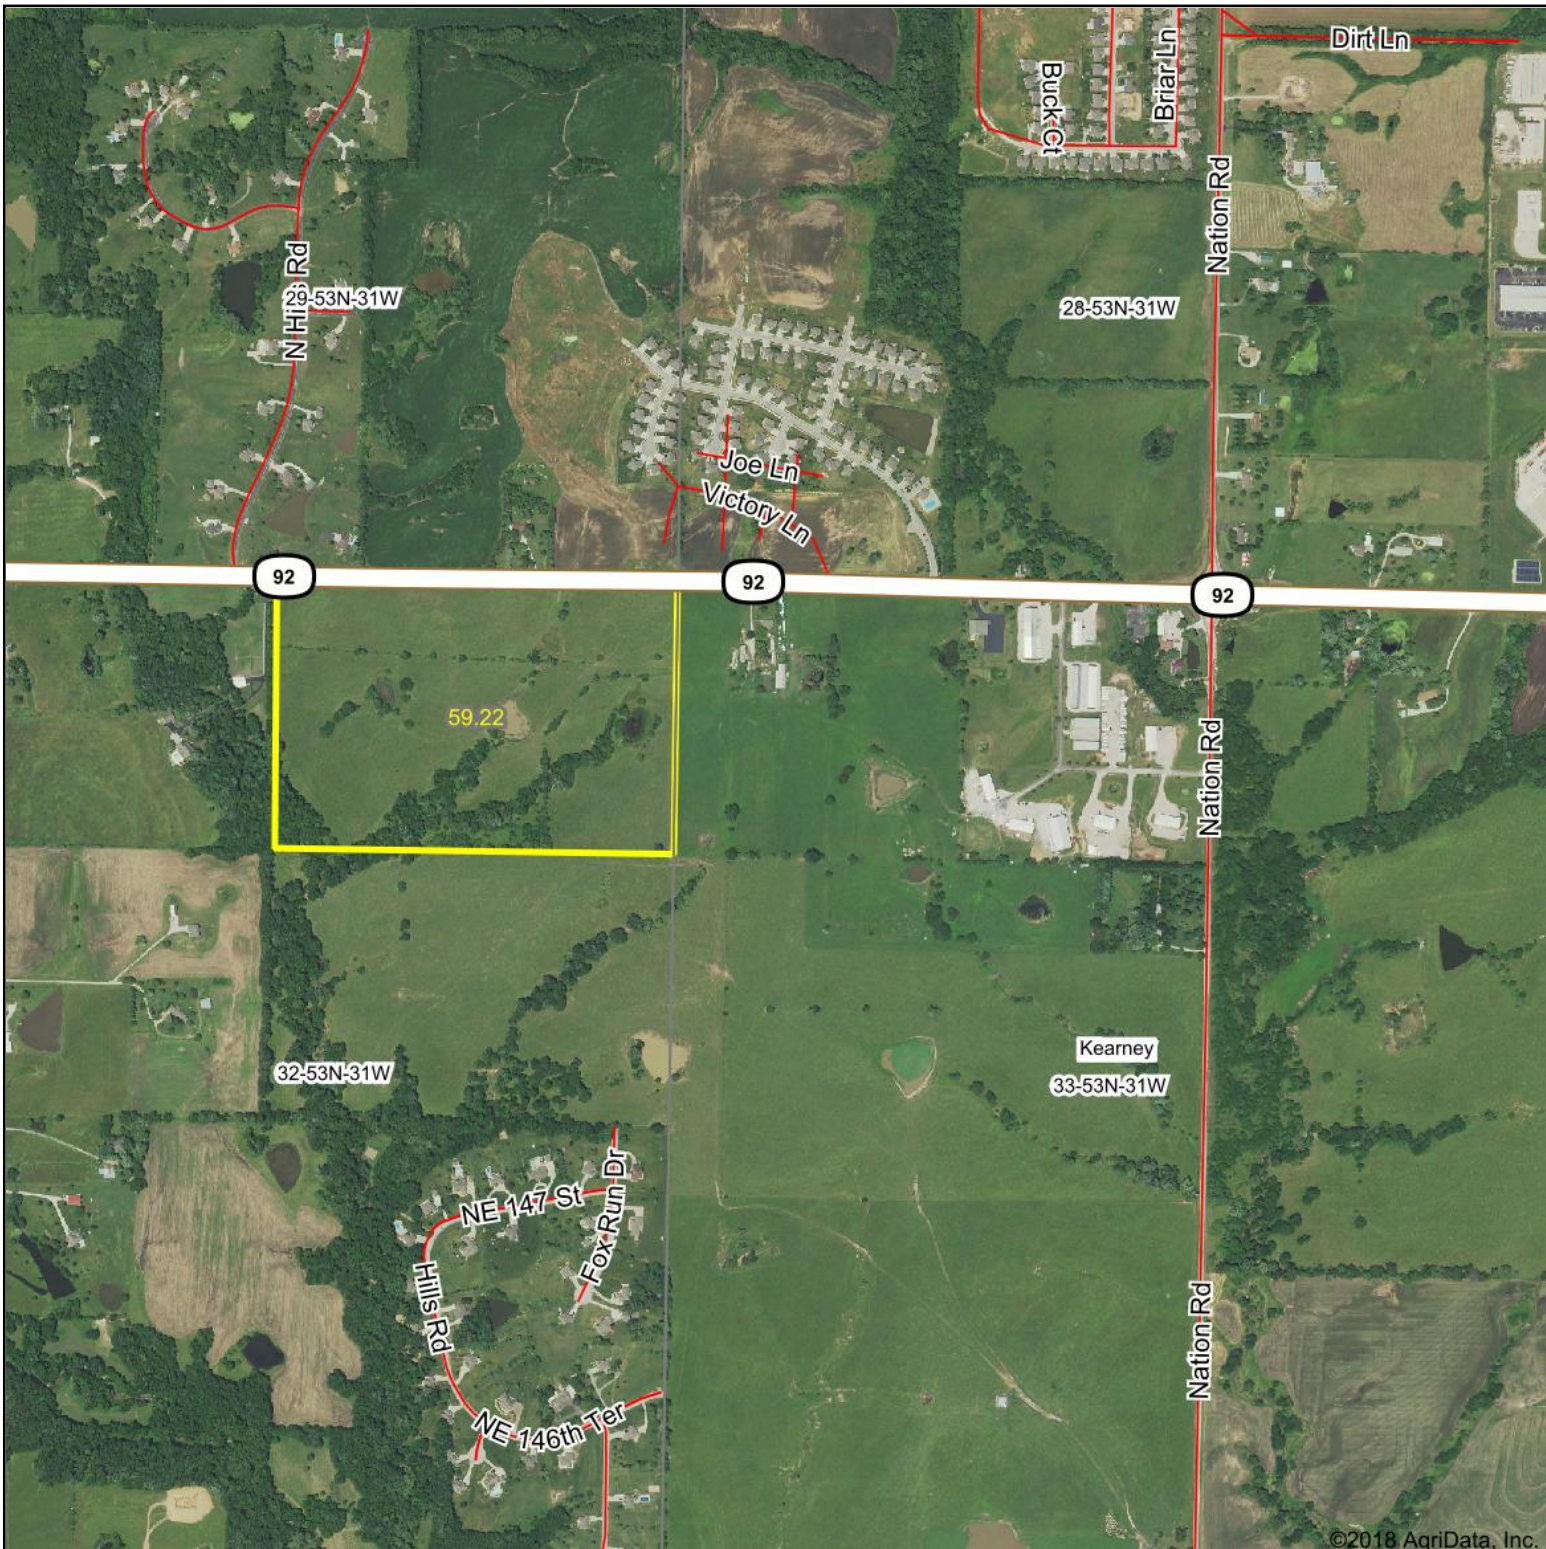

# Aerial Map

map center: 39° 21' 55.18, -94° 23' 47.08

**33-53N-31W**  
**Clay County**  
**Missouri**

12/10/2018