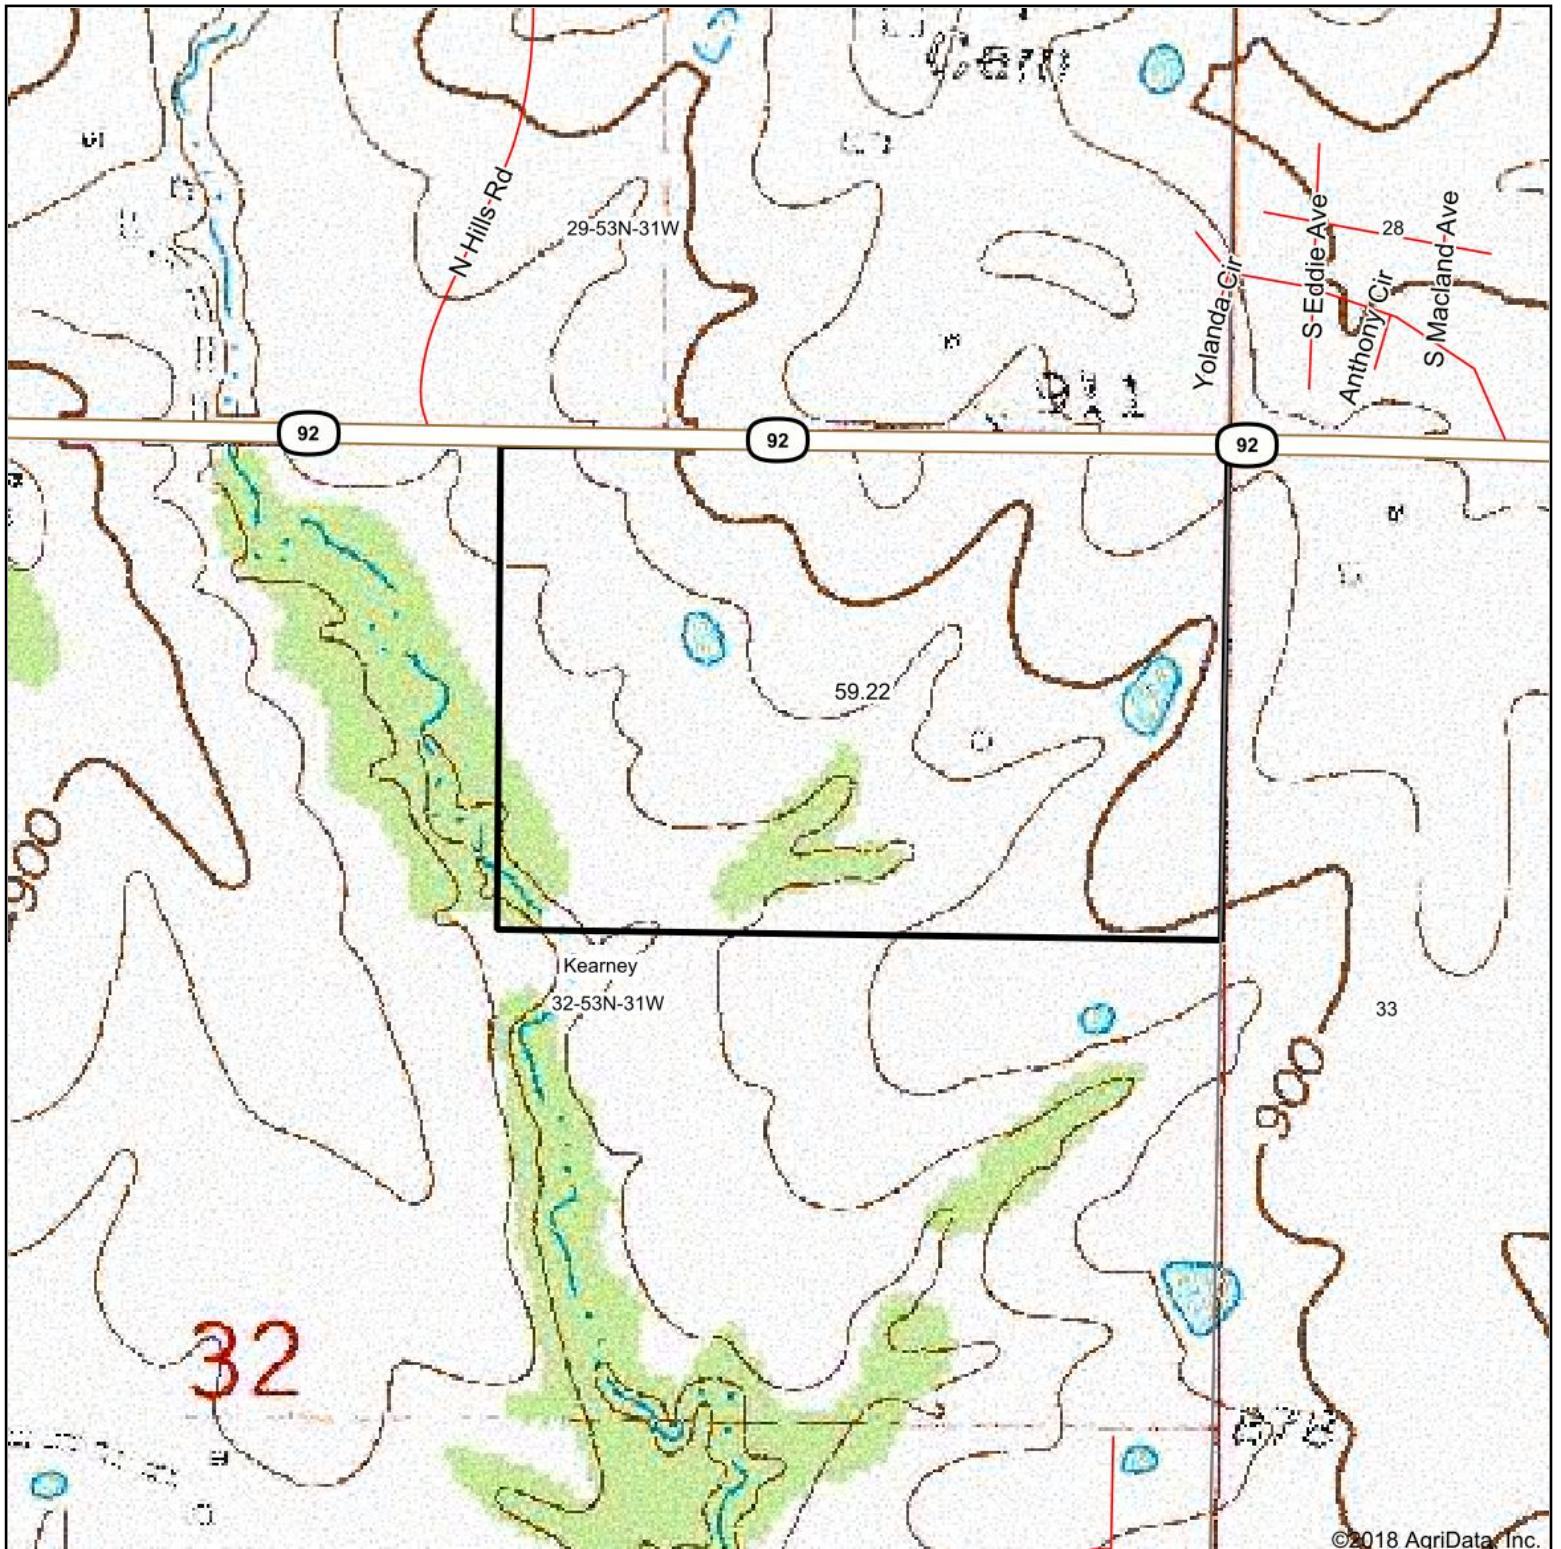

Topography Map

map center: 39° 21' 55.56, -94° 24' 8.72

32-53N-31W
Clay County
Missouri

12/10/2018

Maps Provided By:

© AgriData, Inc. 2018 www.AgriDataInc.com